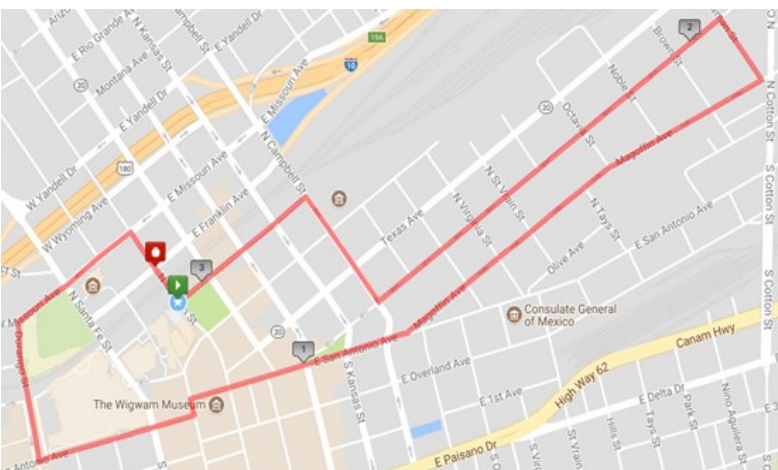

DOWNTOWN EL PASO

PRESENTED BY

Running OF THE Bulls -5K-

Xlight

The Course

5K Run/Walk

The Running of the Bulls will start on Oregon Street between Franklin and Main then proceeds north to Missouri where you will take a left. You will follow Missouri past the baseball stadium and then south on the Durango Bridge to San Antonio. Follow San Antonio to Magoffin Ave and keep heading east to Newman Street. Take a left onto Newman and then another left at Myrtle. Head west and take a right on Campbell. Take a left on Main and head toward the finish line on Oregon.

Runners should line up at the front of the start line. Walkers and children should stay toward the back and let the runners go first.

Water Stations

There will be three water stations location on the course. The Diversified Parking Water Station and the Best Real Estate Management Water Station will be located on the course. The El Paso Community Foundation Water Station is located at the finish line.